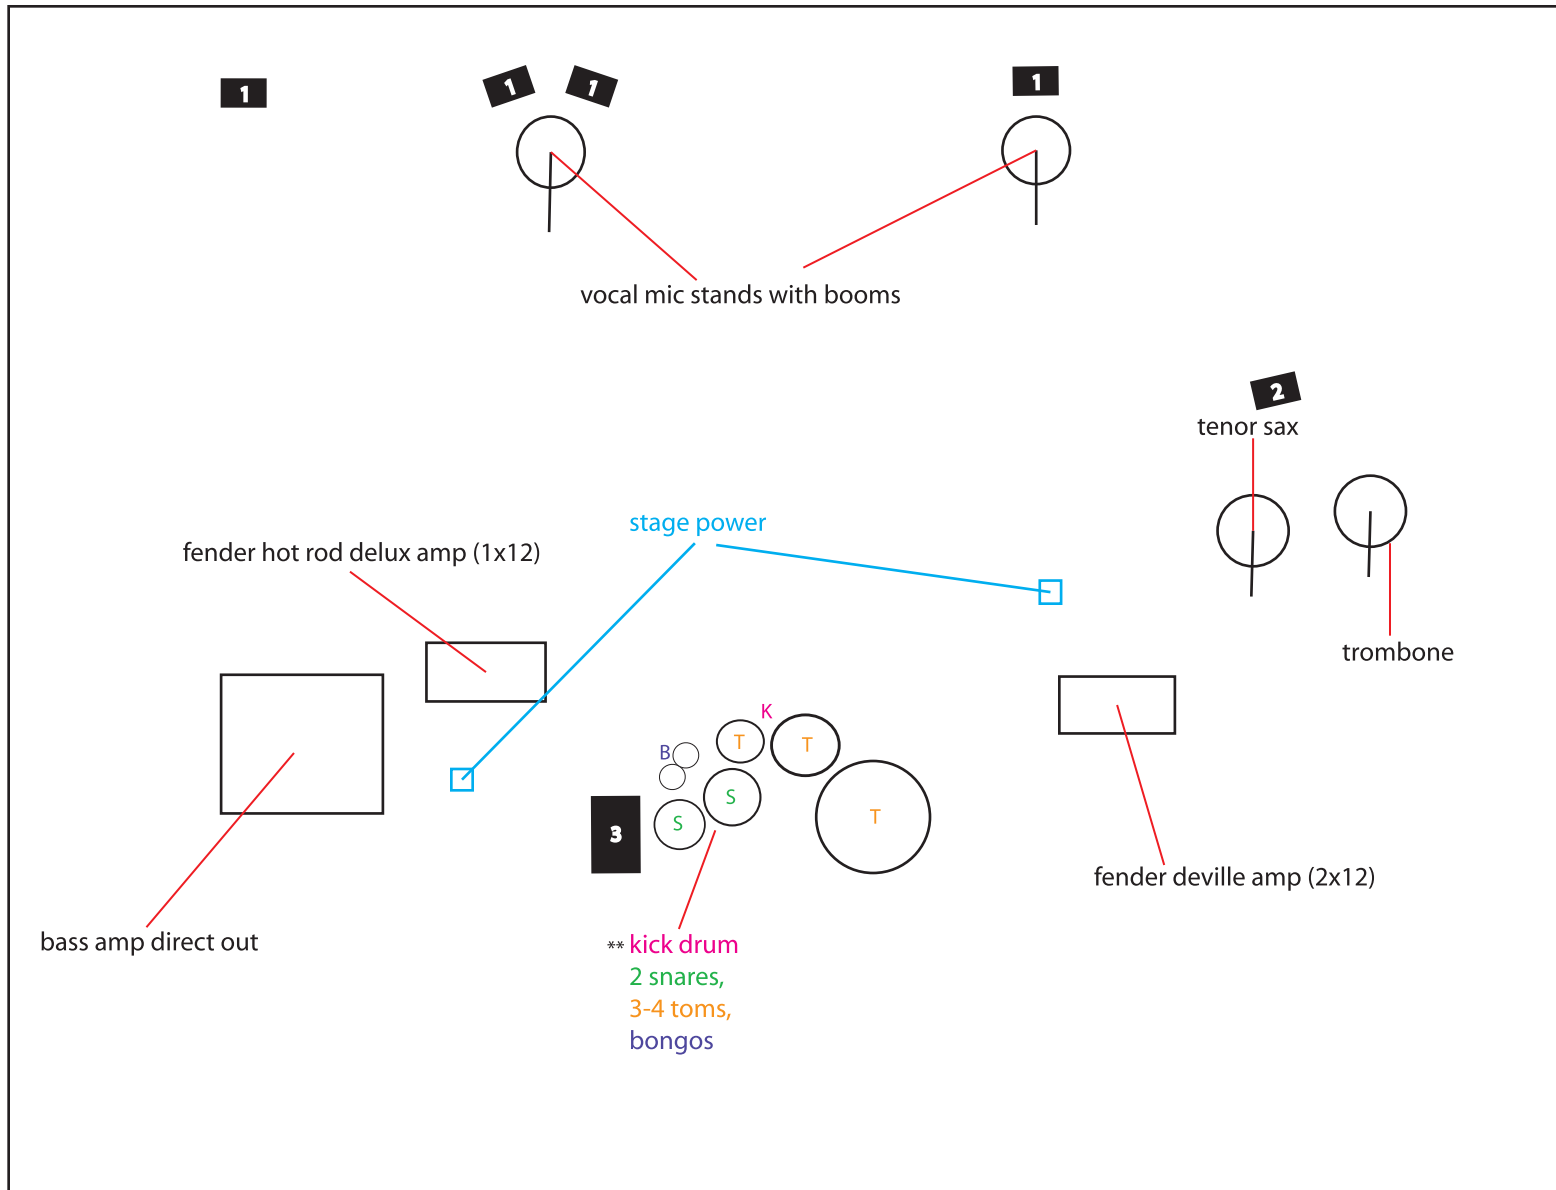

COOL WATERS BAND STAGE PLOT

STAGE FRONT

■ - monitor wedges/mixes

**drum layout will vary according to room size/set up time

***prepare for acoustic guitar direct box